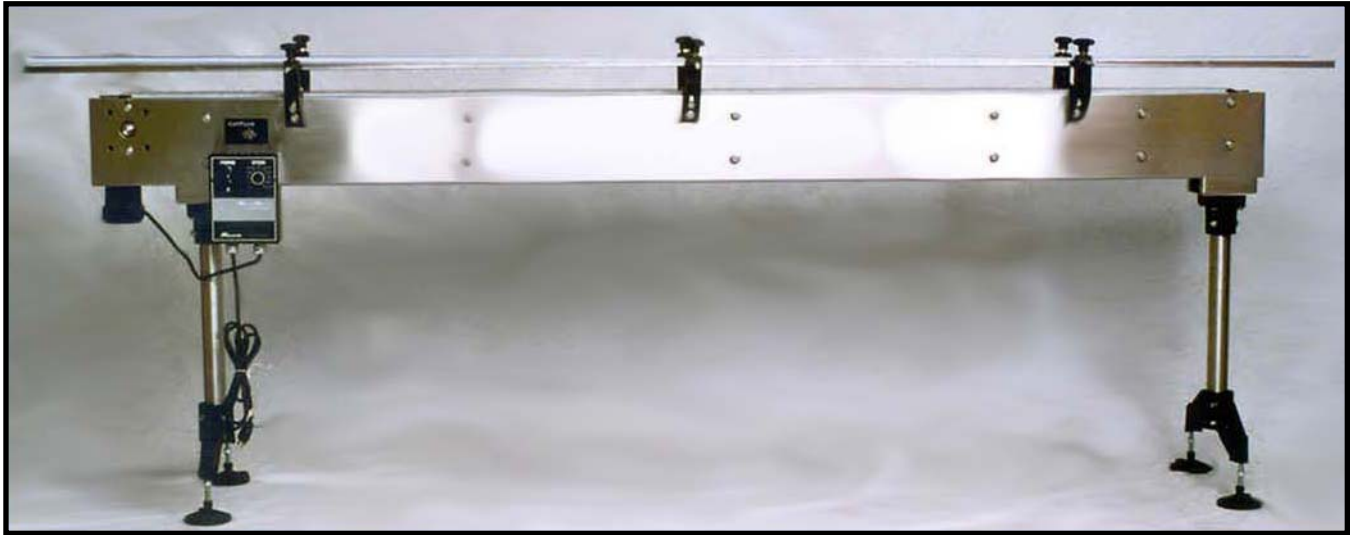

CAPPLUS

TECHNOLOGIES

CPT CONVEYORS 4 TO 24 FOOT

FEATURES

- ALL STAINLESS STEEL
- ALL FDA APPROVED SURFACES
- ADJUSTABLE GUIDE AND RAILS FOR ENTIRE LENGTH OF CONVEYOR
- VARIABLE SPEED CONTROLS WITH 1/4 HP GEAR REDUCTION DRIVE
- ELECTRICAL IS STANDARD 110V / 1PH / 60HZ
- ADJUSTABLE LEG HEIGHT FROM 34" TO 36"
- ADJUSTABLE SWIVEL FEET
- STAINLESS SIDE PANELS, BRACKETS AND LEGS
- FULL ONE (1) YEAR WARRANTY